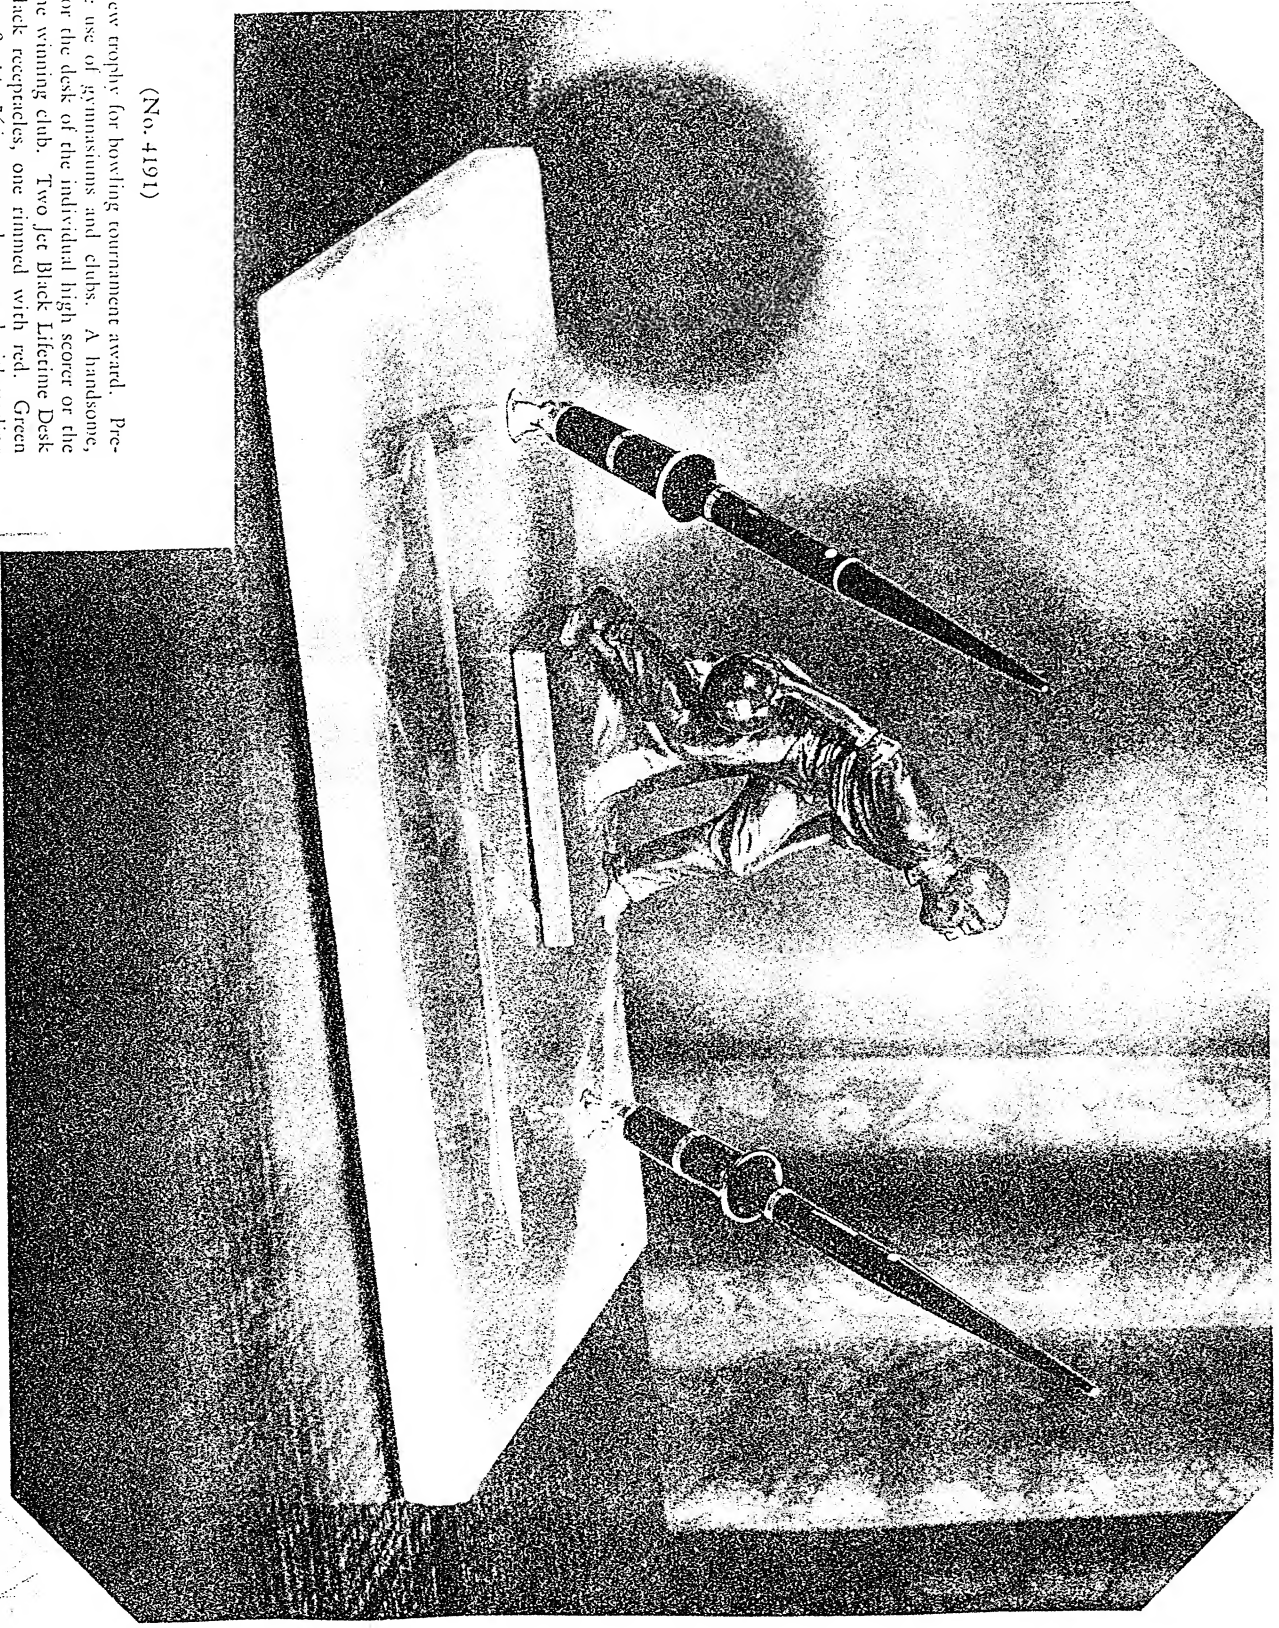

(No. 4191)

THE modern, new trophy for bowling tournament award. Presented for the use of gymnasiums and clubs. A handsome, practical award for the desk of the individual high scorer or the living room of the winning club. Two Jet Black Lifetime Desk Fountain-pens, black receptacles, one rimmed with red. Green Brazilian Onyx base, 8 x 14 x 7/8 in., grooved, mounted with sterling silver nameplate for engraving. Bowling figure, 5 7/8 in. high.

Bronze, List price $70